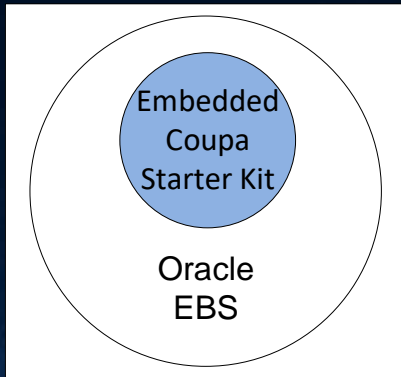

Supports one or more ERPs

Single ERP