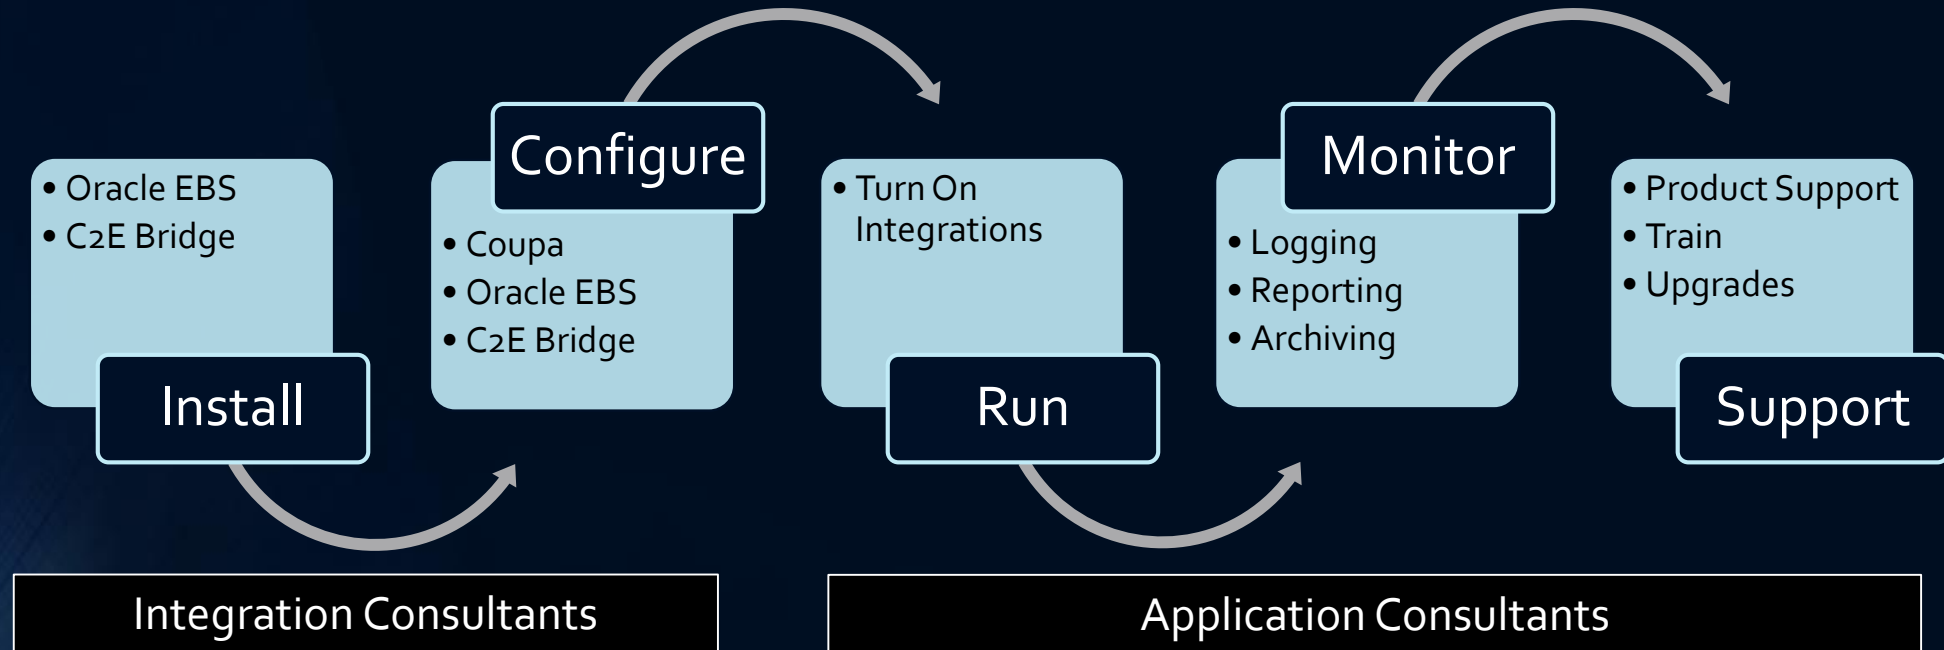

oAppsNET's C2E Bridge Software

- Proven prebuilt EBS integrations
- Coupa certified consultants
- Oracle EBS certified consultants
- Cut development time and cost by at least 50%

Note: Ability to accommodate industry or company specific data or security requirements

What Is Coupa SIM

Collect Tool To Gather Supplier Data

How C2E Bridge Works

- Throughout the entire implementation the oAppsNET Team will support the Client
- oAppsNET consultants are both Coupa and Oracle Certified

Prebuilt Oracle EBS (ERP) integrations

Supports one or more ERPs

Single ERP

Single ERP (Middleware)

Multiple ERPs

Learn more about C2E Bridge at Inspire18

Thomas Korbecki
tkorbecki@oAppsNET.com
www.oAppsNET.com
303-478-5763