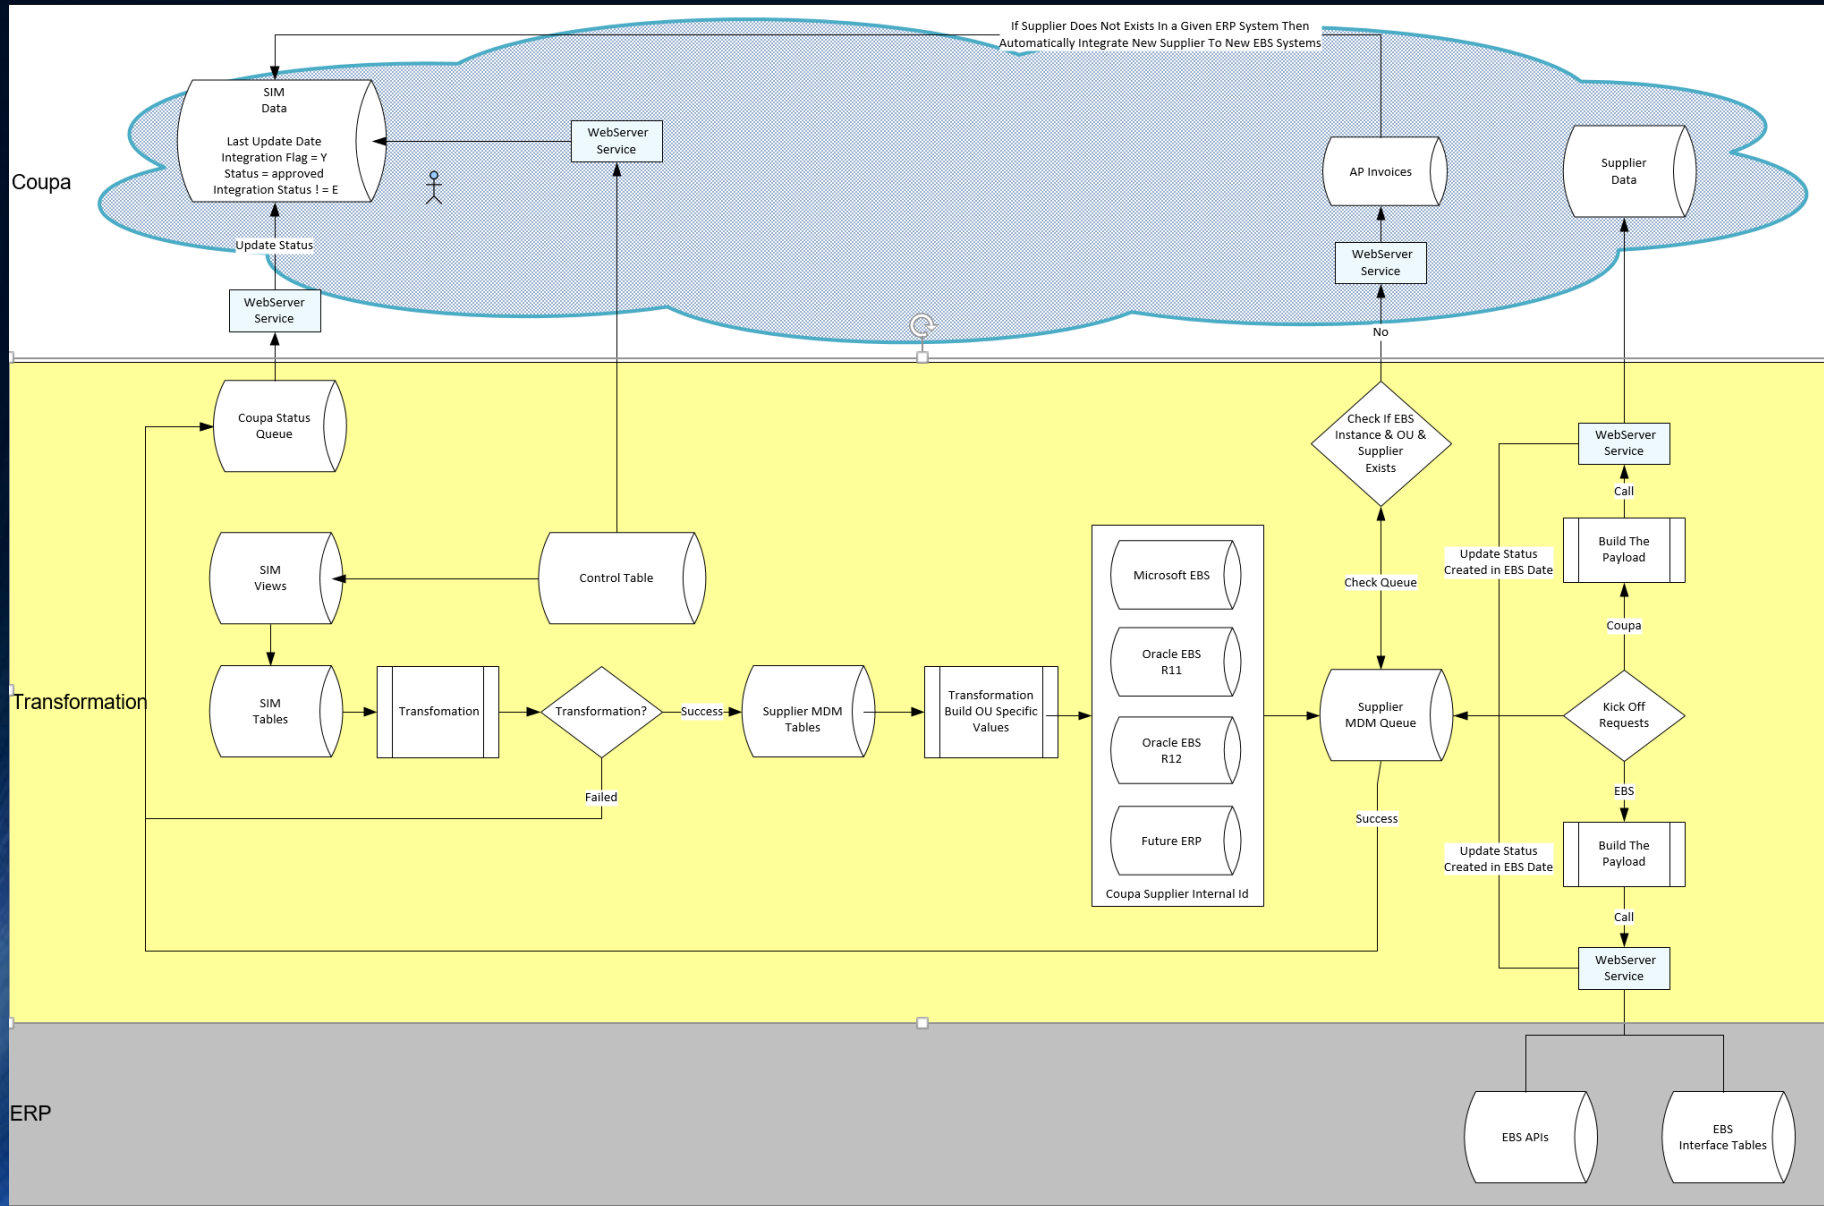

oAppsNET's C2E Bridge Software

- Proven prebuilt EBS integrations
- Coupa certified consultants
- Oracle EBS certified consultants
- Cut development time and cost by at least 50%

Note: Ability to accommodate industry or company specific data or security requirements

What Is Coupa SIM

Collect Tool To Gather Supplier Data

How C2E Bridge Works

- Throughout the entire implementation the oAppsNET Team will support the Client
- oAppsNET consultants are both Coupa and Oracle Certified

Prebuilt Oracle EBS (ERP) integrations

Supports one or more ERPs

Single ERP

Single ERP (Middleware)

Multiple ERPs

Learn more about C2E Bridge at Inspire18

Thomas Korbecki
tkorbecki@oAppsNET.com
www.oAppsNET.com
303-478-5763