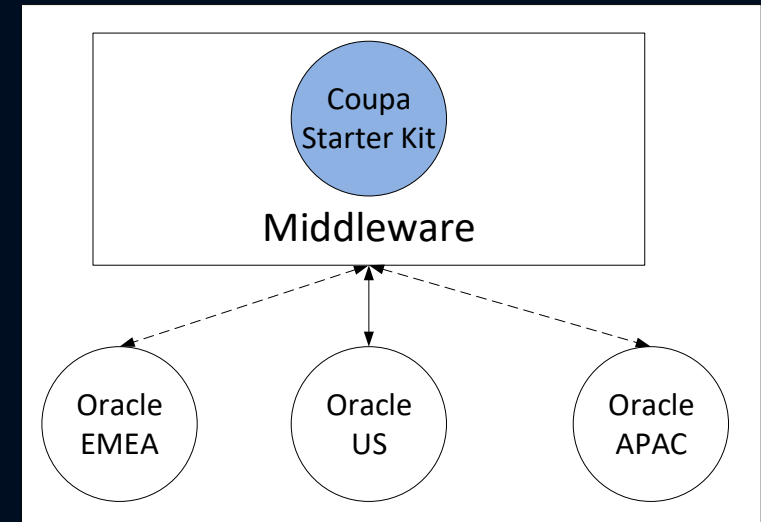

What Is Coupa SIM

Collect Tool To Gather Supplier Data

How C2E Bridge Works

- Throughout the entire implementation the oAppsNET Team will support the Client
- oAppsNET consultants are both Coupa and Oracle Certified

Prebuilt Oracle EBS (ERP) integrations

Supports one or more ERPs

Single ERP

Single ERP (Middleware)

Multiple ERPs

Learn more about C2E Bridge at Inspire18

Thomas Korbecki
tkorbecki@oAppsNET.com
www.oAppsNET.com
303-478-5763