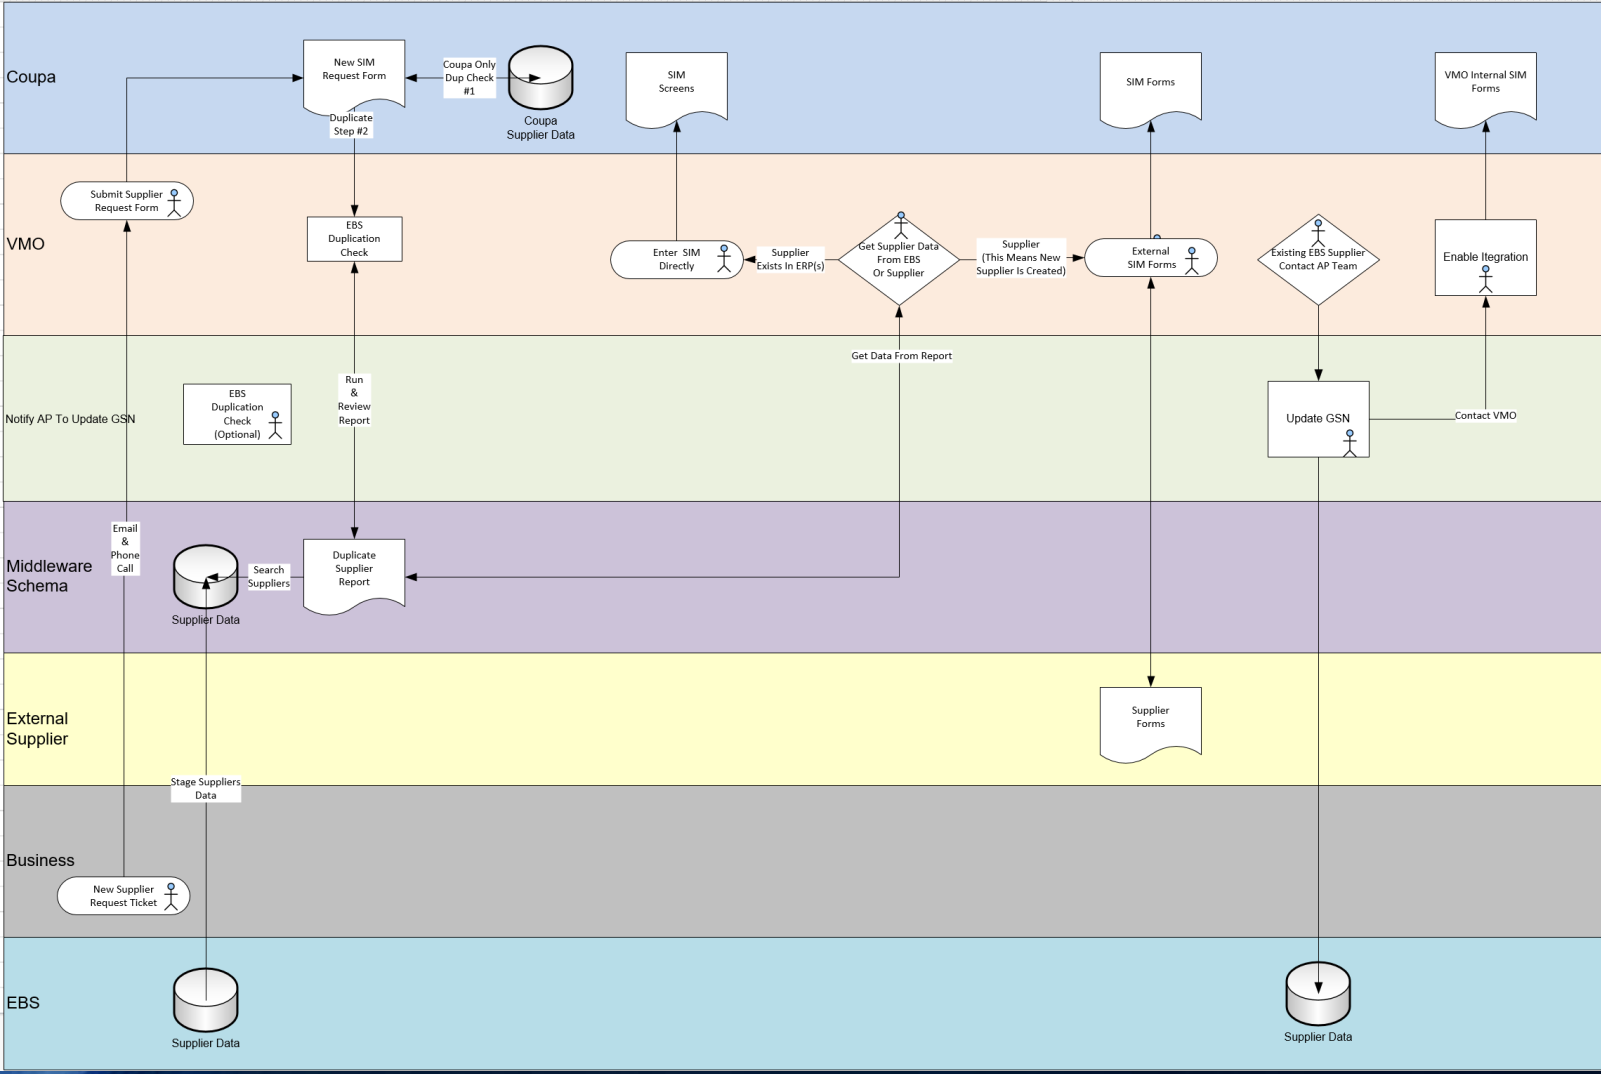

C2E Bridge - SIM

OAPPSNET'S PRODUCTIVITY SOFTWARE FOR COUPA

Thomas Korbecki
tkorbecki@oAppsNET.com
www.oAppsNET.com
303-478-5763

oAppsNET's productivity software for Coupa

- oAppsNET's C2E Bridge
- What is Coupa SIM
- How C2E Bridge works
- Prebuilt Oracle EBS integrations
- Supports one or more ERPs
- C2E Bridge Architecture

oAppsNET's C2E Bridge Software

- Proven prebuilt EBS integrations
- Coupa certified consultants
- Oracle EBS certified consultants
- Cut development time and cost by at least 50%

Note: Ability to accommodate industry or company specific data or security requirements

What Is Coupa SIM

Collect Tool To Gather Supplier Data

How C2E Bridge Works

- Throughout the entire implementation the oAppsNET Team will support the Client
- oAppsNET consultants are both Coupa and Oracle Certified

Prebuilt Oracle EBS (ERP) integrations

Supports one or more ERPs

Single ERP

Single ERP (Middleware)

Multiple ERPs

Learn more about C2E Bridge at Inspire18

Thomas Korbecki
tkorbecki@oAppsNET.com
www.oAppsNET.com
303-478-5763